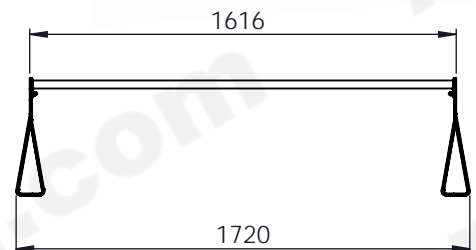

## ARS003 MODEL WITHOUT BACK (TO BE FIXED ON THE GROUND)

Colors available:

RAL 9006

RAL 7016