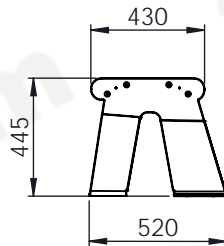

## ARS003 MODEL WITHOUT BACK (TO BE FIXED ON THE GROUND)

Colors available:

RAL 9006

RAL 7016