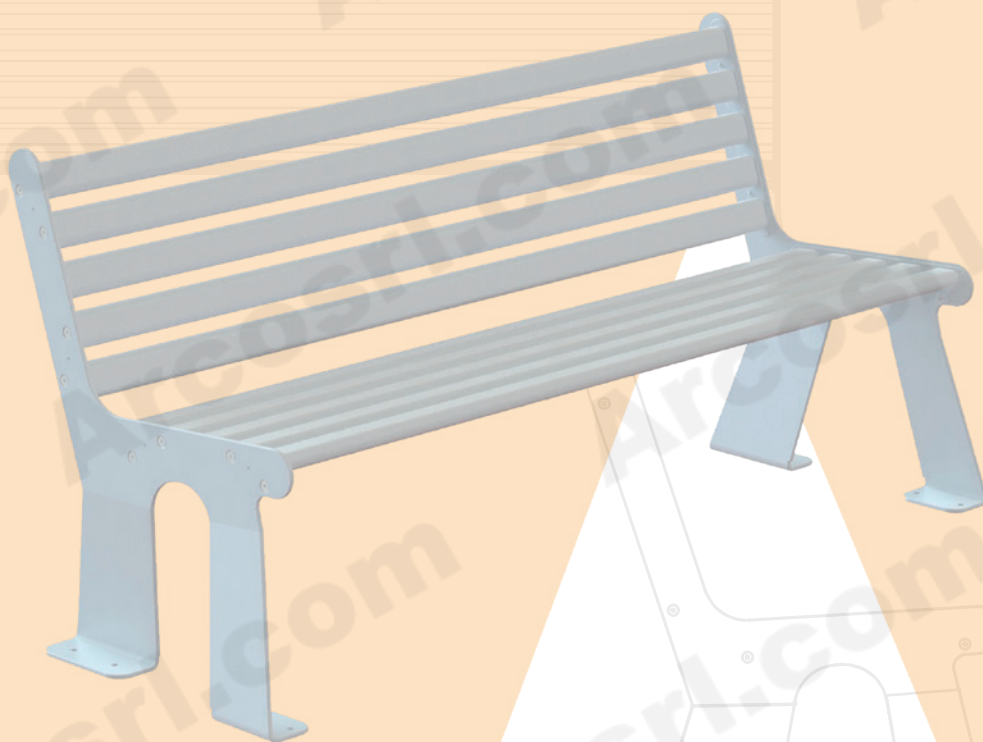

ARS003 ARS005

**ARCO**  
*ESSENTIAL*

**BENCHES WITH BACK AND WITHOUT BACK**  
(TO BE FIXED ON THE GROUND)

- > Material: hot dip galvanizing steel + polyester resin powder coating
- > Supplied partially disassembled, in flat pack

## ARS003 MODEL WITHOUT BACK (TO BE FIXED ON THE GROUND)

Colors available:

RAL 9006

RAL 7016

## ARS005 MODEL WITH BACK (TO BE FIXED ON THE GROUND)

Colors available:

RAL 9006

RAL 7016