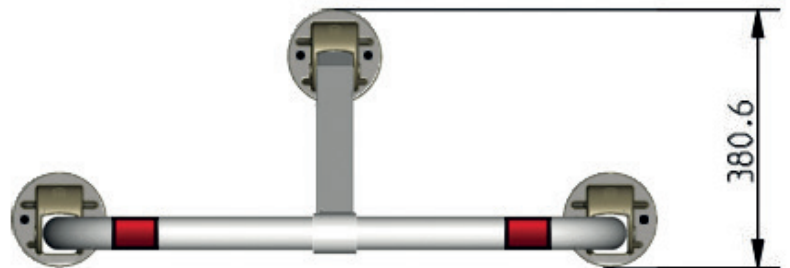

ARCO SRL – Via Andrea Costa 24/D – 40017 San Giovanni in Persiceto (BO) – Italy
Tel +39 051 6810590 - 051 6810591 – info@arcosrl.com

ARCO s.r.l. reserves the right to amend specification without notification.
Designed by ARCO in Italy / Made in China