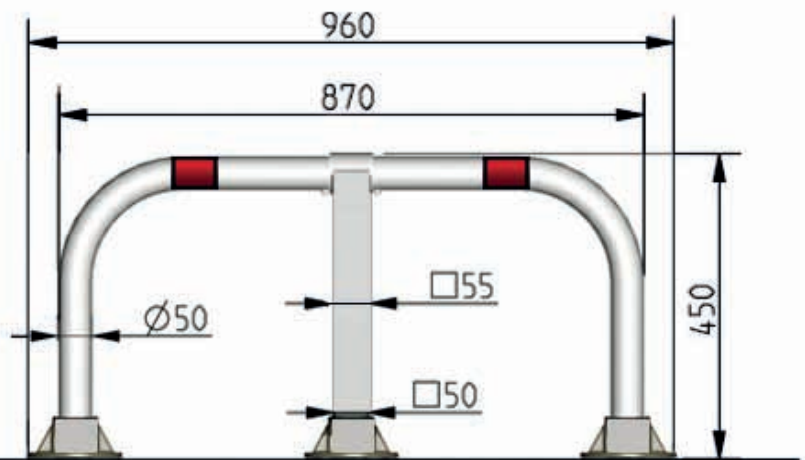

ARCO SRL – Via Andrea Costa 24/D – 40017 San Giovanni in Persiceto (BO) – Italy
Tel +39 051 6810590 - 051 6810591 – info@arcosrl.com

ARCO s.r.l. reserves the right to amend specification without notification.
Designed by ARCO in Italy / Made in China