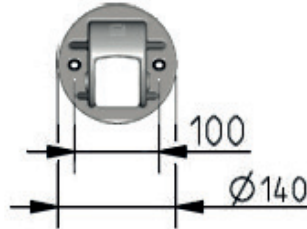

ARCO SRL – Via Andrea Costa 24/D – 40017 San Giovanni in Persiceto (BO) – Italy
Tel +39 051 6810590 - 051 6810591 – info@arcosrl.com

ARCO s.r.l. reserves the right to amend specification without notification.
Designed by ARCO in Italy / Made in China