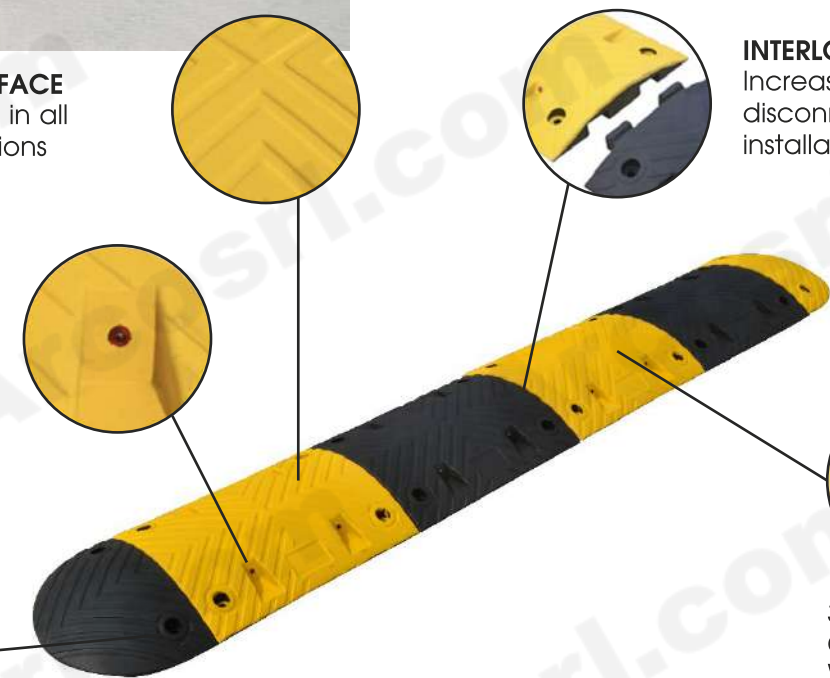

## RUBBER SPEED BUMPS

- YELLOW AND BLACK SPEED BUMPS FOR OPTIMAL VISIBILITY
- COLOURED YELLOW IN MASS WITHOUT USE OF PAINT
- REDUCES SPEED OF CIRCULATION (AT 10 KM/H OR 20 KM/H)
- EASY AND FAST FIXING BY SCREWS AND ANCHORS (SUPPLIED ON REQUEST)
- USE ON A PRIVATE AREA CLOSED TO TRANSIT PUBLIC

# ARC 70

**SKIDPROOF SURFACE**  
Improves safety in all weather conditions

**REFLECTIVE GLASS BEADS**  
Increase visibility and safety at night

**INTERLOCKING SYSTEM**  
Increases strength, prevents disconnection and makes installation easier

**FIXING SCREWS**  
Ensure safe fixing of the device to the road (supplied on request)

**3 MOLDED-IN LAYERS OF YELLOW RUBBER**  
Will not warp, crack, chip and UV resistant

PRODUCT	CODE	LENGTH (mm)	WIDTH (mm)	HEIGHT (mm)	WEIGHT (kg)
MALE-FEMALE BLACK MIDDLE PART	R50.00 R70.00	500	350 400	50 70	5,40 9,80
MALE-FEMALE YELLOW MIDDLE PART	R50.10 R70.10	500	350 400	50 70	5,40 9,80
BLACK MALE END PART	T50.01 T70.01	250	350 400	50 70	2,80 3,80
YELLOW FEMALE END PART	T50.12 T70.12	250	350 400	50 70	2,80 3,80