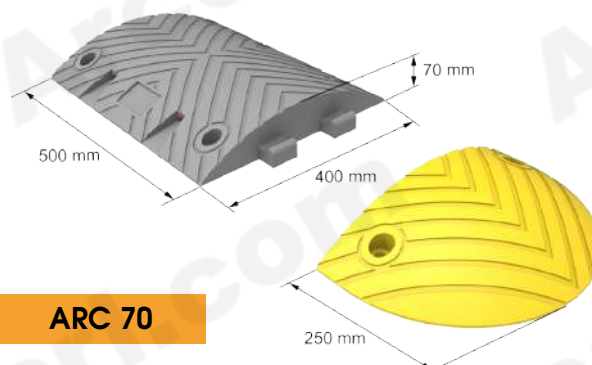

ARC 50

ARC 70

SKIDPROOF SURFACE
Improves safety in all weather conditions

REFLECTIVE GLASS BEADS
Increase visibility and safety at night

INTERLOCKING SYSTEM
Increases strength, prevents disconnection and makes installation easier

FIXING SCREWS
Ensure safe fixing of the device to the road (supplied on request)

3 MOLDED-IN LAYERS OF YELLOW RUBBER
Will not warp, crack, chip and UV resistant

PRODUCT	CODE	LENGTH (mm)	WIDTH (mm)	HEIGHT (mm)	WEIGHT (kg)
MALE-FEMALE BLACK MIDDLE PART	R50.00 R70.00	500	350 400	50 70	5,40 9,80
MALE-FEMALE YELLOW MIDDLE PART	R50.10 R70.10	500	350 400	50 70	5,40 9,80
BLACK MALE END PART	T50.01 T70.01	250	350 400	50 70	2,80 3,80
YELLOW FEMALE END PART	T50.12 T70.12	250	350 400	50 70	2,80 3,80

ARC 70