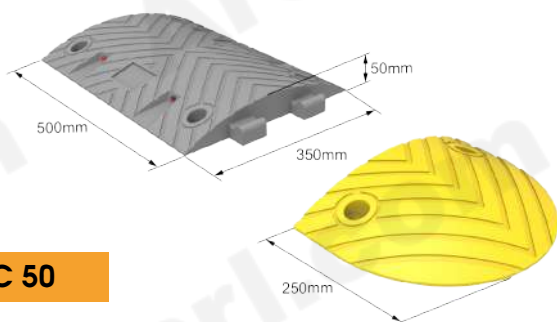

**FIXING SCREWS**  
Ensure safe fixing of the device to the road (supplied on request)

**3 MOLDED-IN LAYERS OF YELLOW RUBBER**  
Will not warp, crack, chip and UV resistant

PRODUCT	CODE	LENGTH (mm)	WIDTH (mm)	HEIGHT (mm)	WEIGHT (kg)
MALE-FEMALE BLACK MIDDLE PART	R50.00 R70.00	500	350 400	50 70	5,40 9,80
MALE-FEMALE YELLOW MIDDLE PART	R50.10 R70.10	500	350 400	50 70	5,40 9,80
BLACK MALE END PART	T50.01 T70.01	250	350 400	50 70	2,80 3,80
YELLOW FEMALE END PART	T50.12 T70.12	250	350 400	50 70	2,80 3,80