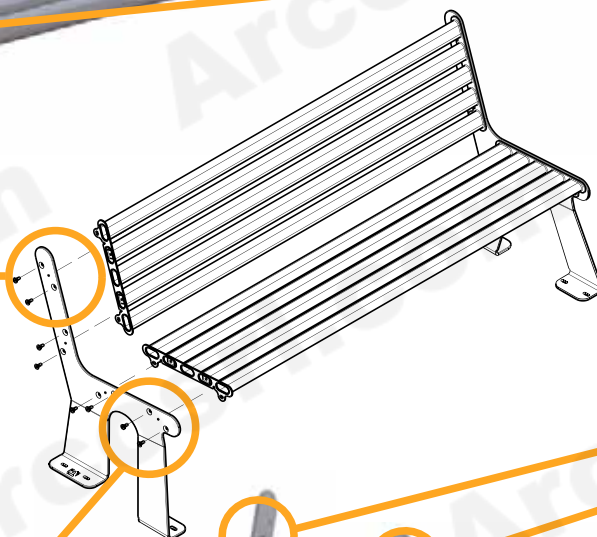

RAL 7016

PRE ASSEMBLING

ARS005 MODEL WITHOUT BACK

ASSEMBLING WITH SCREWS AND NUTS

16x

8x

FIXING TO THE GROUND

8x