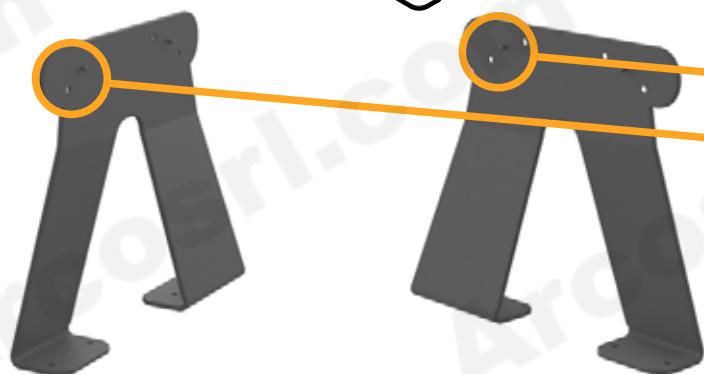

ARCO

ESSENTIAL

ARS003 - ARS005

BENCHES WITH AND WITHOUT BACK /
FLAT PACK PACKAGING

ARS003 MODEL WITHOUT BACK

Colors available:

RAL 9006 RAL 7016

PRE ASSEMBLING

ARS003 MODEL WITHOUT BACK

ASSEMBLING WITH SCREWS AND NUTS

8x

4x

FIXING TO THE GROUND

8x

8x

8x