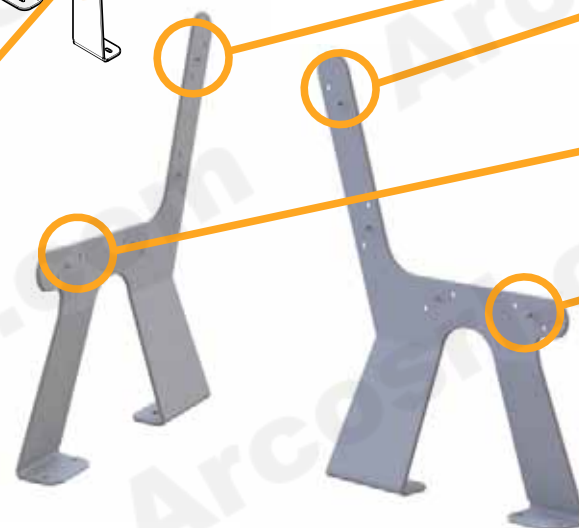

ARS003 MODEL WITHOUT BACK

ASSEMBLING WITH SCREWS AND NUTS

8x

4x

FIXING TO THE GROUND

8x

8x

8x

A)

4x

8x

8x

B)

ARS005 MODEL WITHOUT BACK

Colors available:

RAL 9006

RAL 7016

PRE ASSEMBLING

ARS005 MODEL WITHOUT BACK

ASSEMBLING WITH SCREWS AND NUTS

16x

8x

FIXING TO THE GROUND

8x