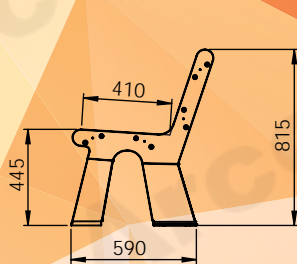

ARS005 MODEL WITHOUT BACK

Colors available:

RAL 9006

RAL 7016