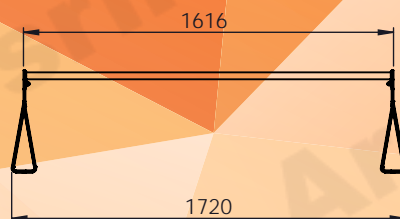

ARCO

ESSENTIAL

ARS003 - ARS005

BENCHES WITH AND WITHOUT BACK /
FLAT PACK PACKAGING

ARS003 MODEL WITHOUT BACK

Colors available:

RAL 9006 RAL 7016

PRE ASSEMBLING