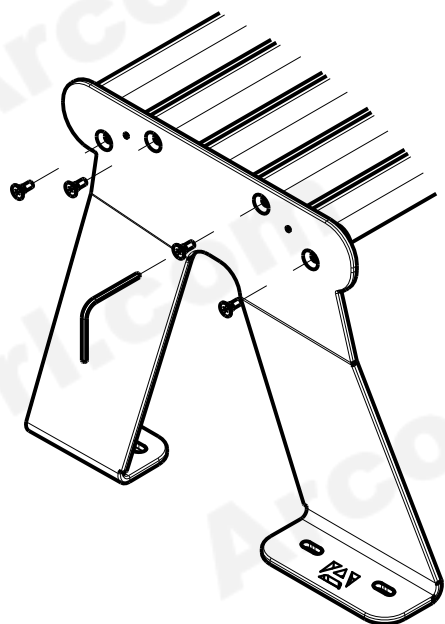

ARCO

ESSENTIAL

ARS003 - ARS005

BENCHES WITH AND WITHOUT BACK /
FLAT PACK PACKAGING

ARS003 MODEL WITHOUT BACK

Colors available:

RAL 9006 RAL 7016

PRE ASSEMBLING

ARS003 MODEL WITHOUT BACK

ASSEMBLING WITH SCREWS AND NUTS

8x

4x

FIXING TO THE GROUND

8x

8x

8x